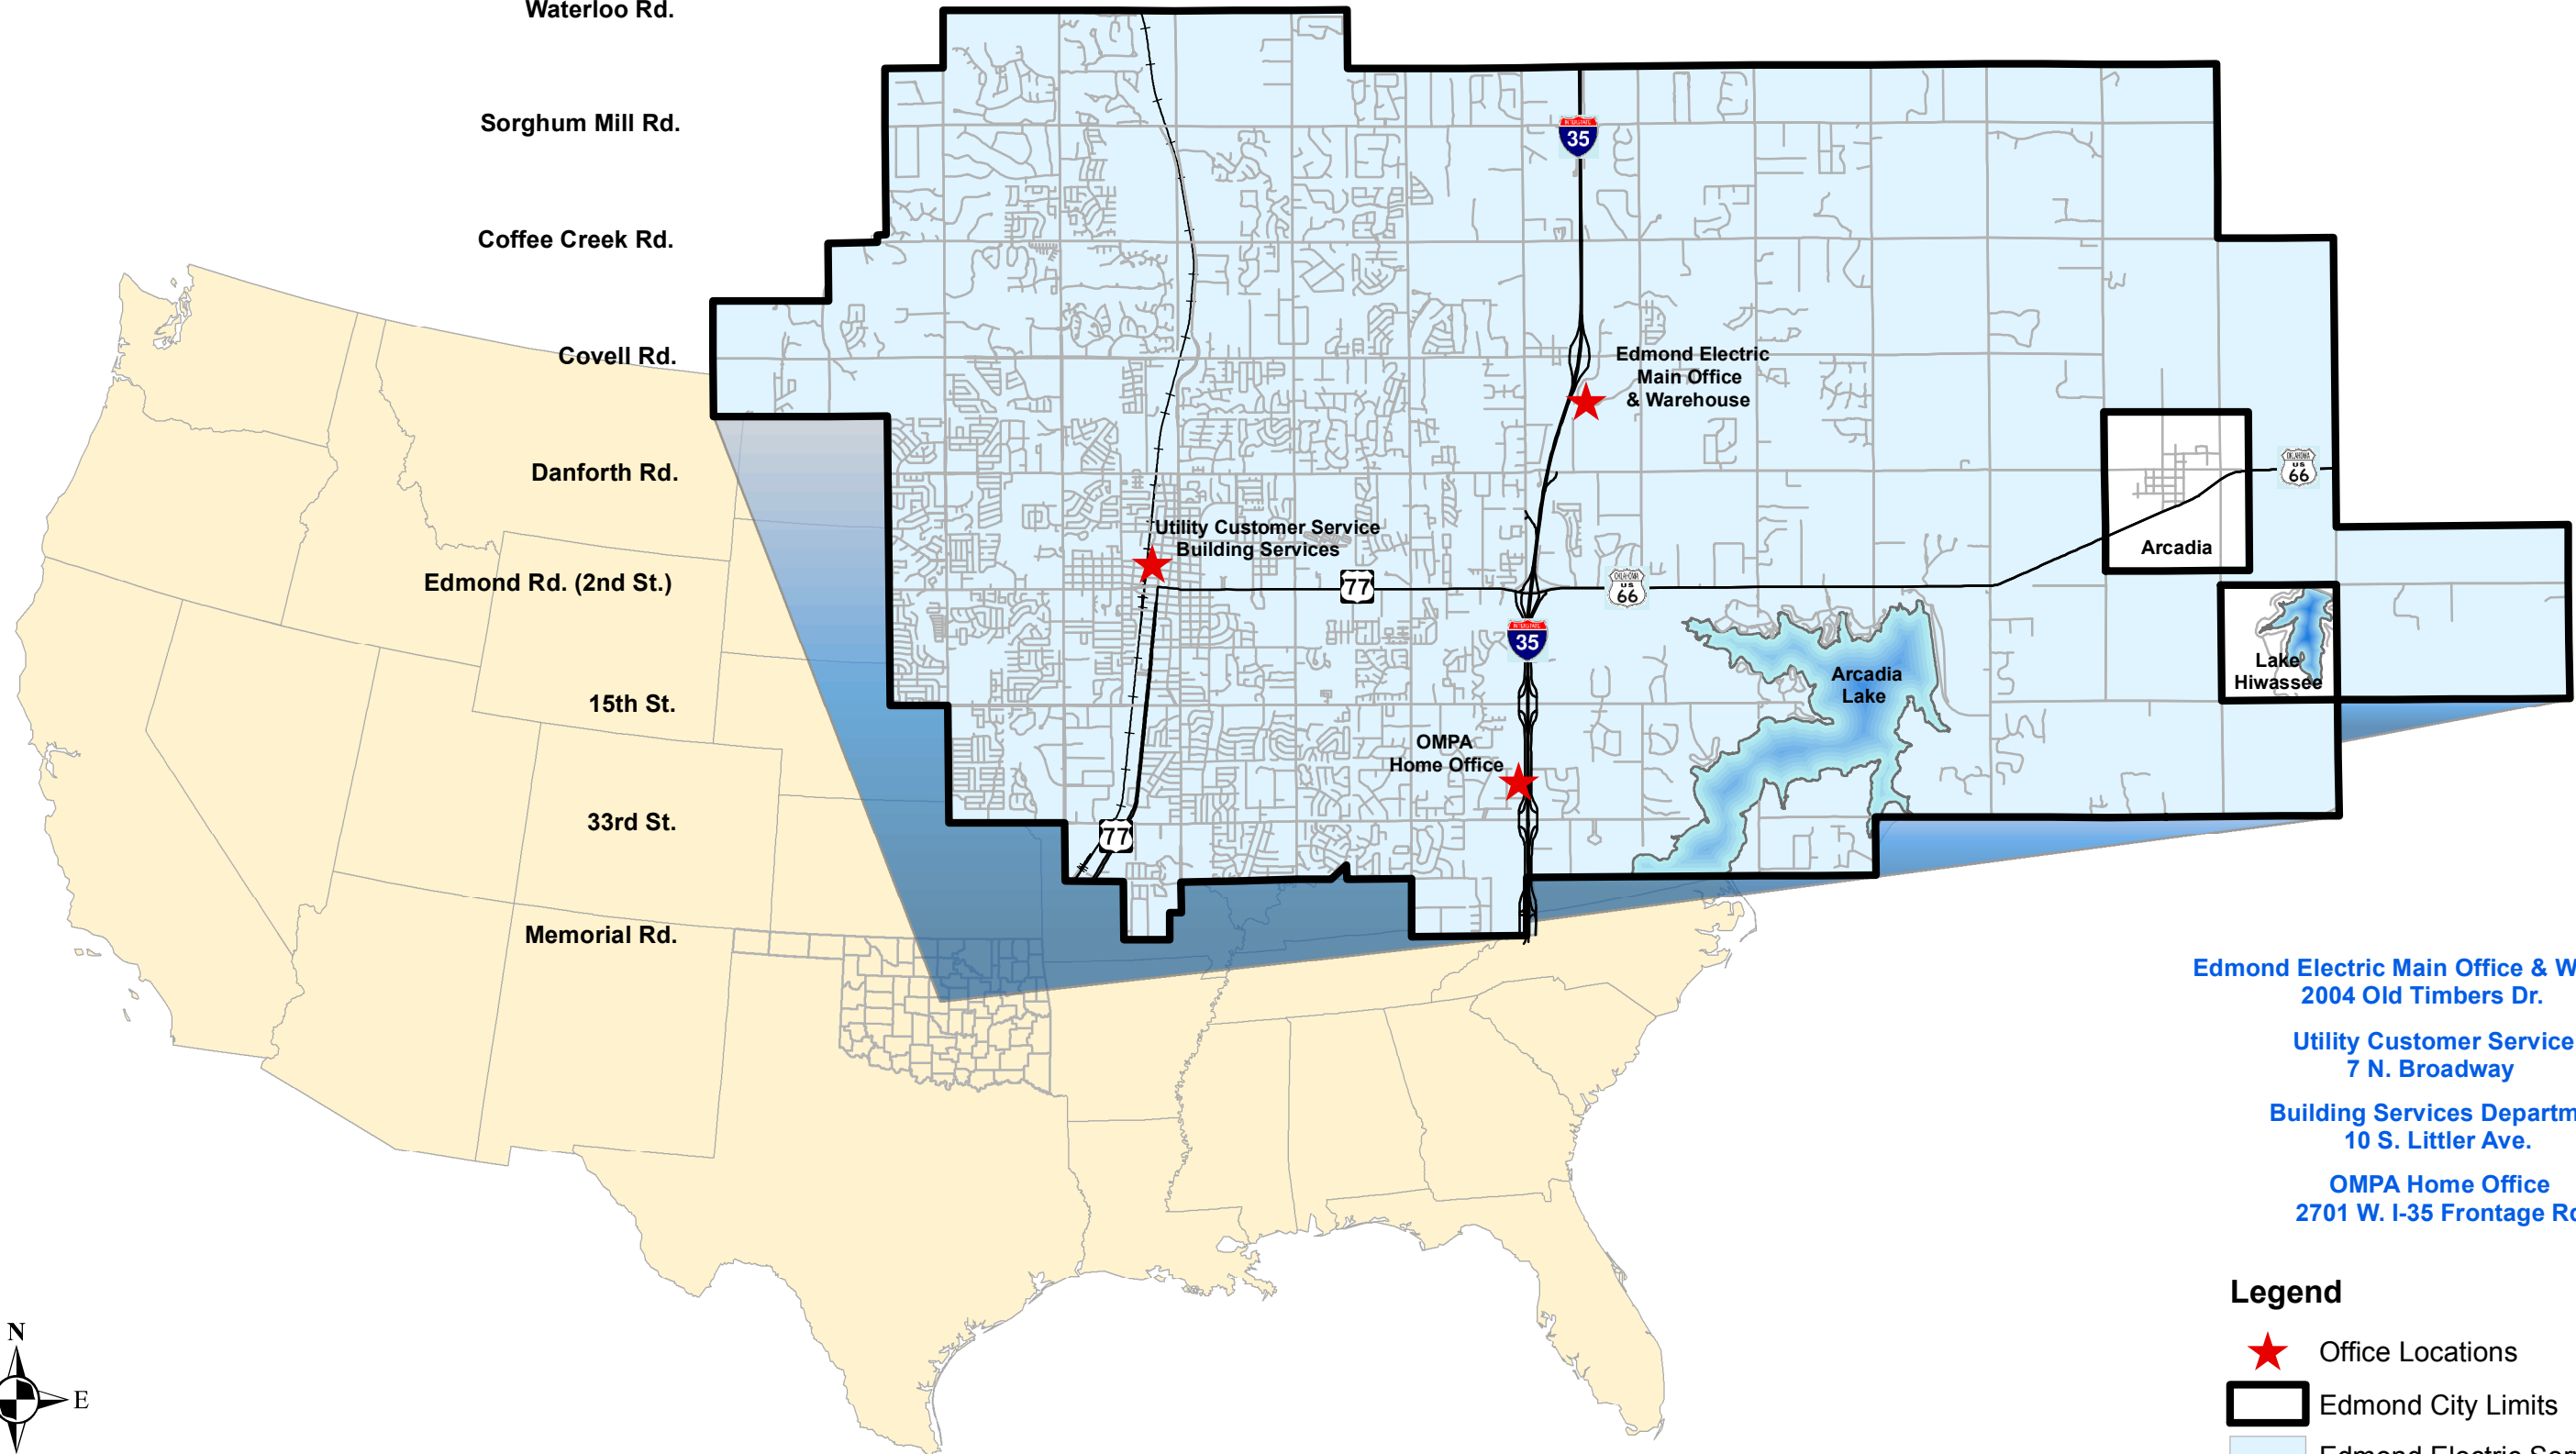

Pennsylvania Ave.
Western Ave.
Santa Fe Ave.
Kelly Ave.
Broadway
Bryant Ave.
Coltrane Rd.
Sooner Rd.
Air Depot Blvd.
Midwest Blvd.
Douglas Blvd.
Post Rd.
Westminster Rd.
Anderson Rd.
Hiwassee Rd.
Henney Rd.
Choctaw Rd.

Waterloo Rd.
Sorghum Mill Rd.
Coffee Creek Rd.
Covell Rd.
Danforth Rd.
Edmond Rd. (2nd St.)
15th St.
33rd St.
Memorial Rd.

Edmond Electric Main Office & Warehouse
2004 Old Timbers Dr.

Utility Customer Service
7 N. Broadway