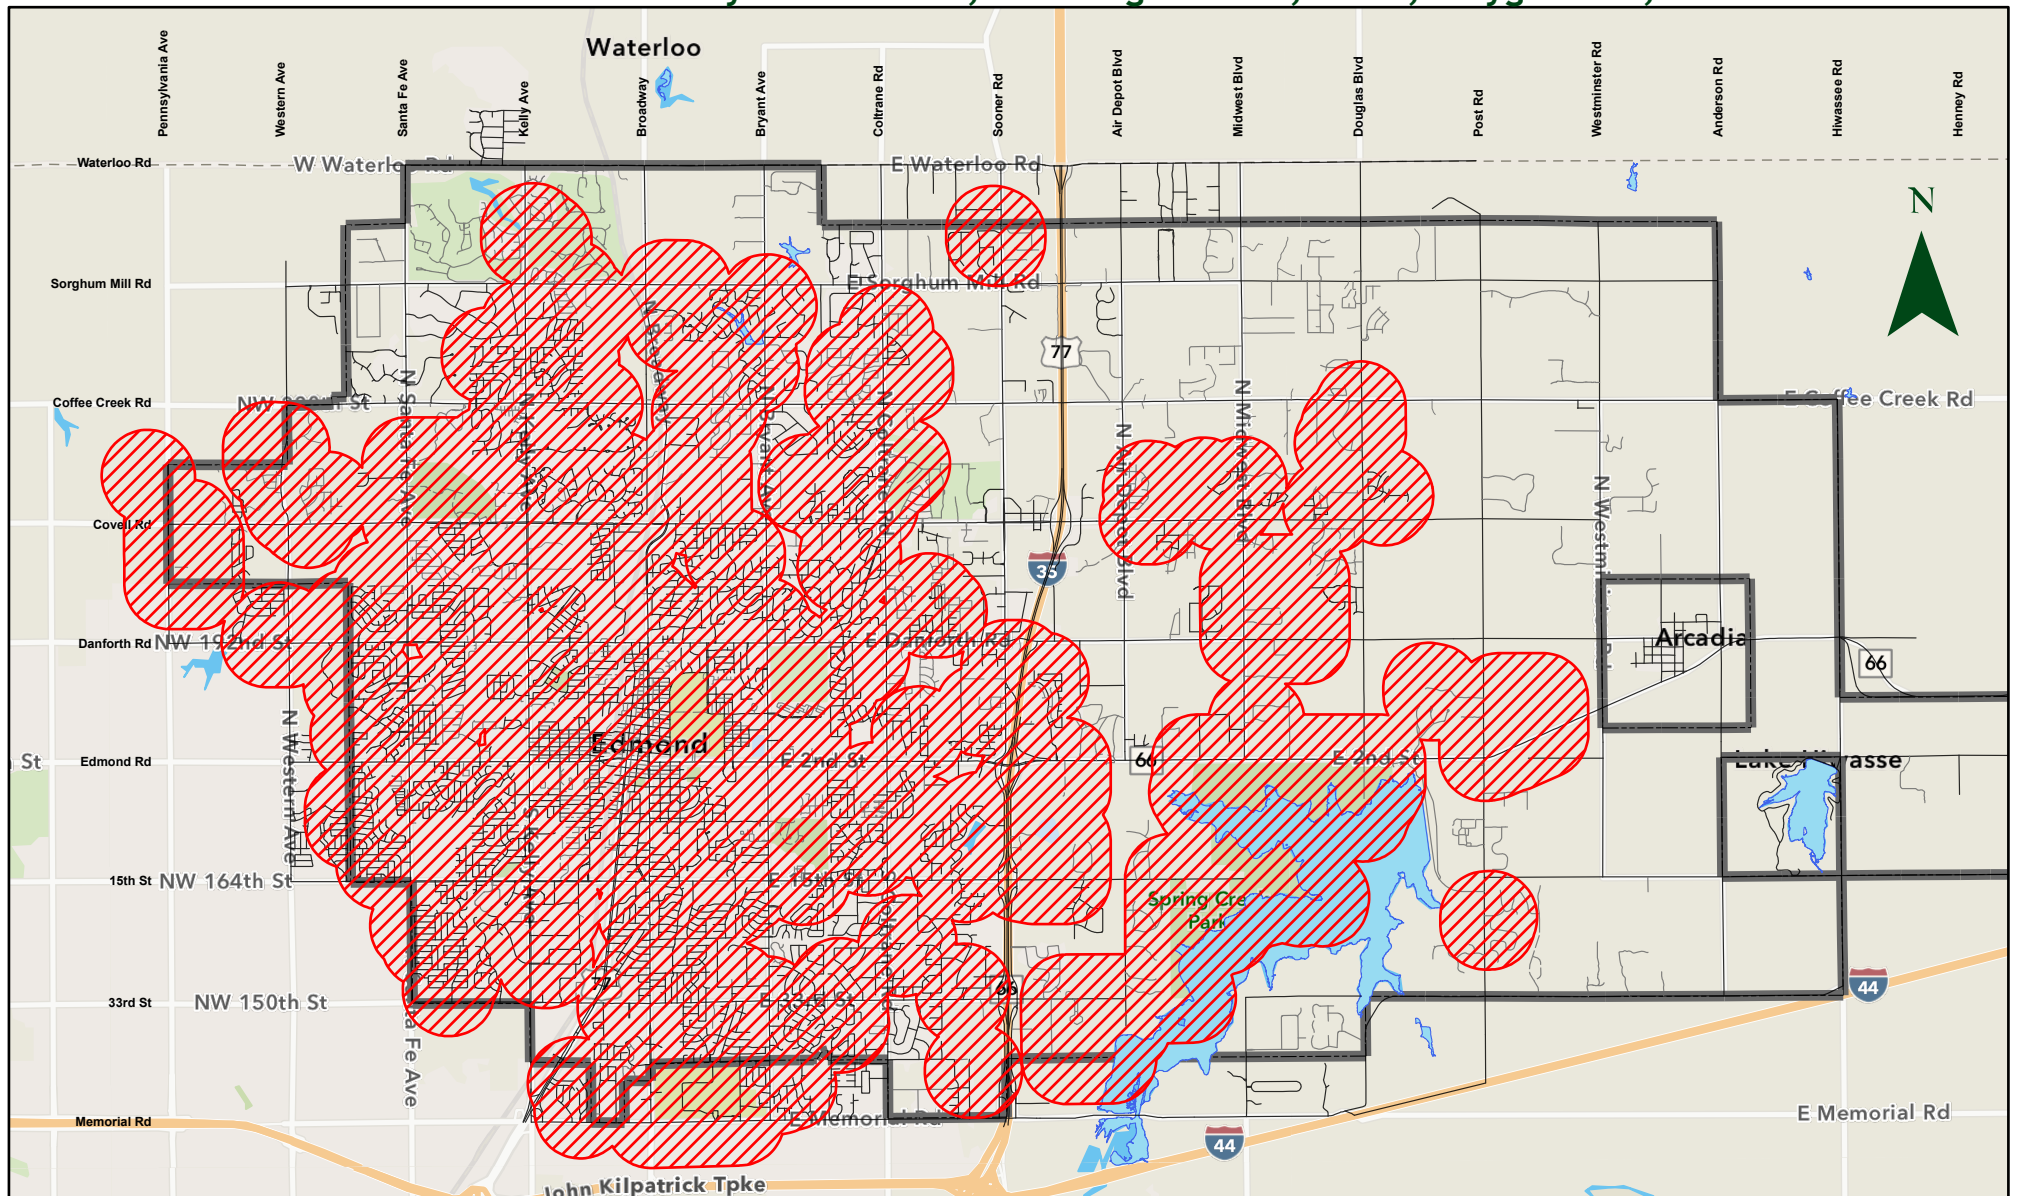

# Sex Offender Buffer Zones for Daycare Centers, Learning Centers, Parks, Playgrounds, and Schools

Last updated 08-26-2020

The buffer zones include the entire parcel of the daycare center, learning center, park, playground, and school, and 2000 feet beyond the parcel line. Some buffer zones include addresses/parcels in Oklahoma City. The City of Edmond disclaims any warranty or merchantability or warranty for fitness of use for a particular purpose, expressed, or implied, with respect to this data. Furthermore, the City of Edmond disclaims any responsibility for the accuracy or completeness of this data.

## City Of Edmond

- City Limits
- Prohibited Areas