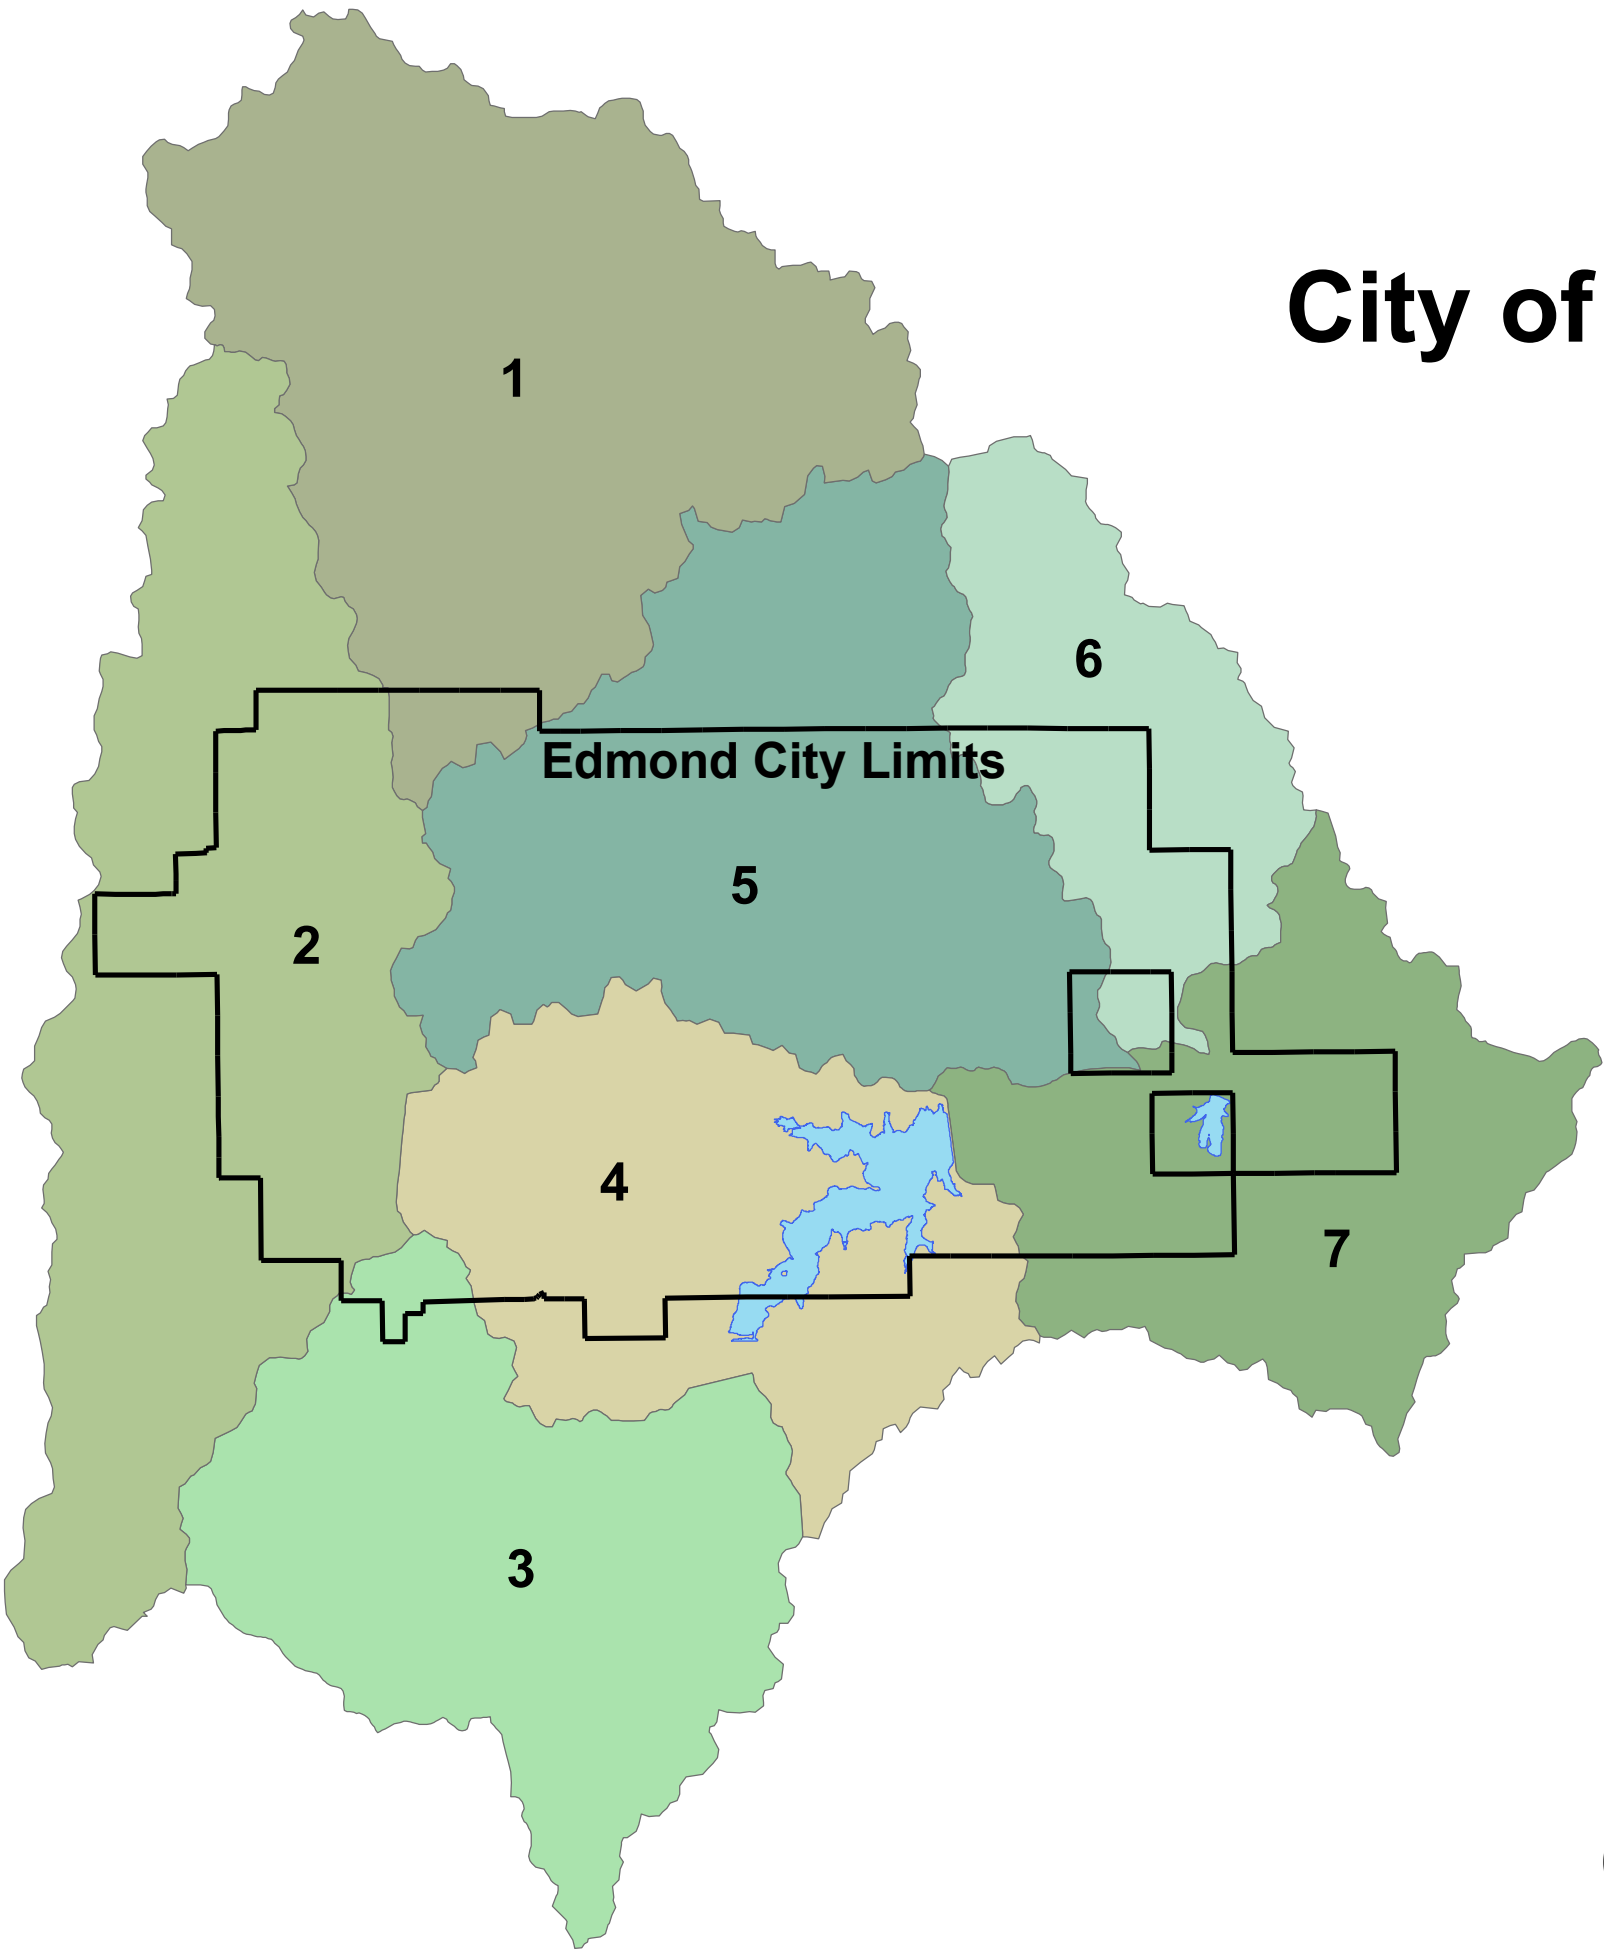

# City of Edmond's Watersheds

## Watersheds

- 6 - Soldier Creek
- 7 - Deep Fork of Canadian River
- 4 - Arcadia Lake - Deep Fork
- 3 - Deep Fork
- 5 - Coffee Creek
- 1 - Lower Cottonwood Creek
- 2 - Chisholm Creek