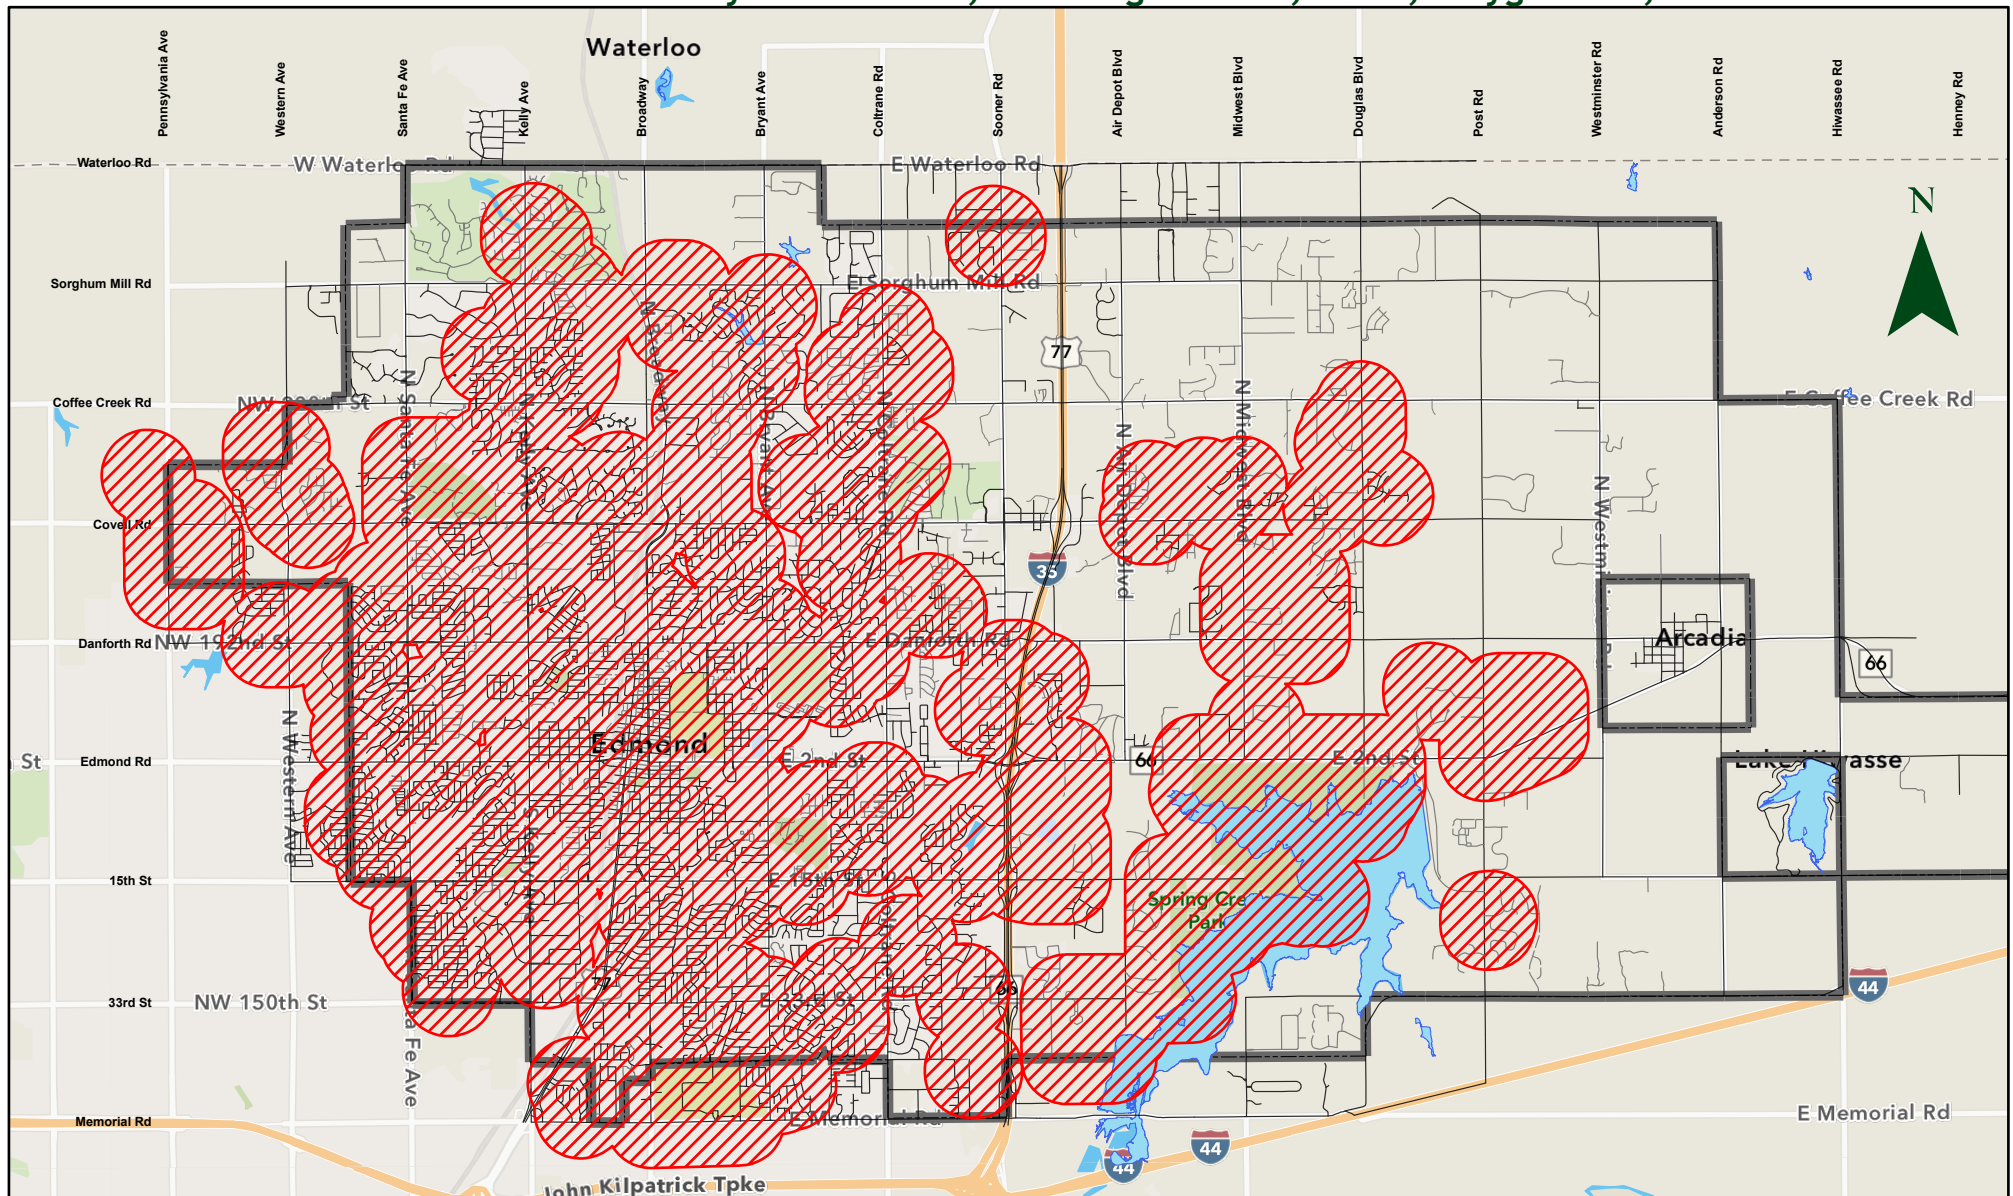

Sex Offender Buffer Zones for Daycare Centers, Learning Centers, Parks, Playgrounds, and Schools

Last updated 04-14-2020

The buffer zones include the entire parcel of the daycare center, learning center, park, playground, and school, and 2000 feet beyond the parcel line. Some buffer zones include addresses/parcels in Oklahoma City. The City of Edmond disclaims any warranty or merchantability or warranty for fitness of use for a particular purpose, expressed, or implied, with respect to this data. Furthermore, the City of Edmond disclaims any responsibility for the accuracy or completeness of this data.

City Of Edmond

- City Limits
- SexOffenderProhib