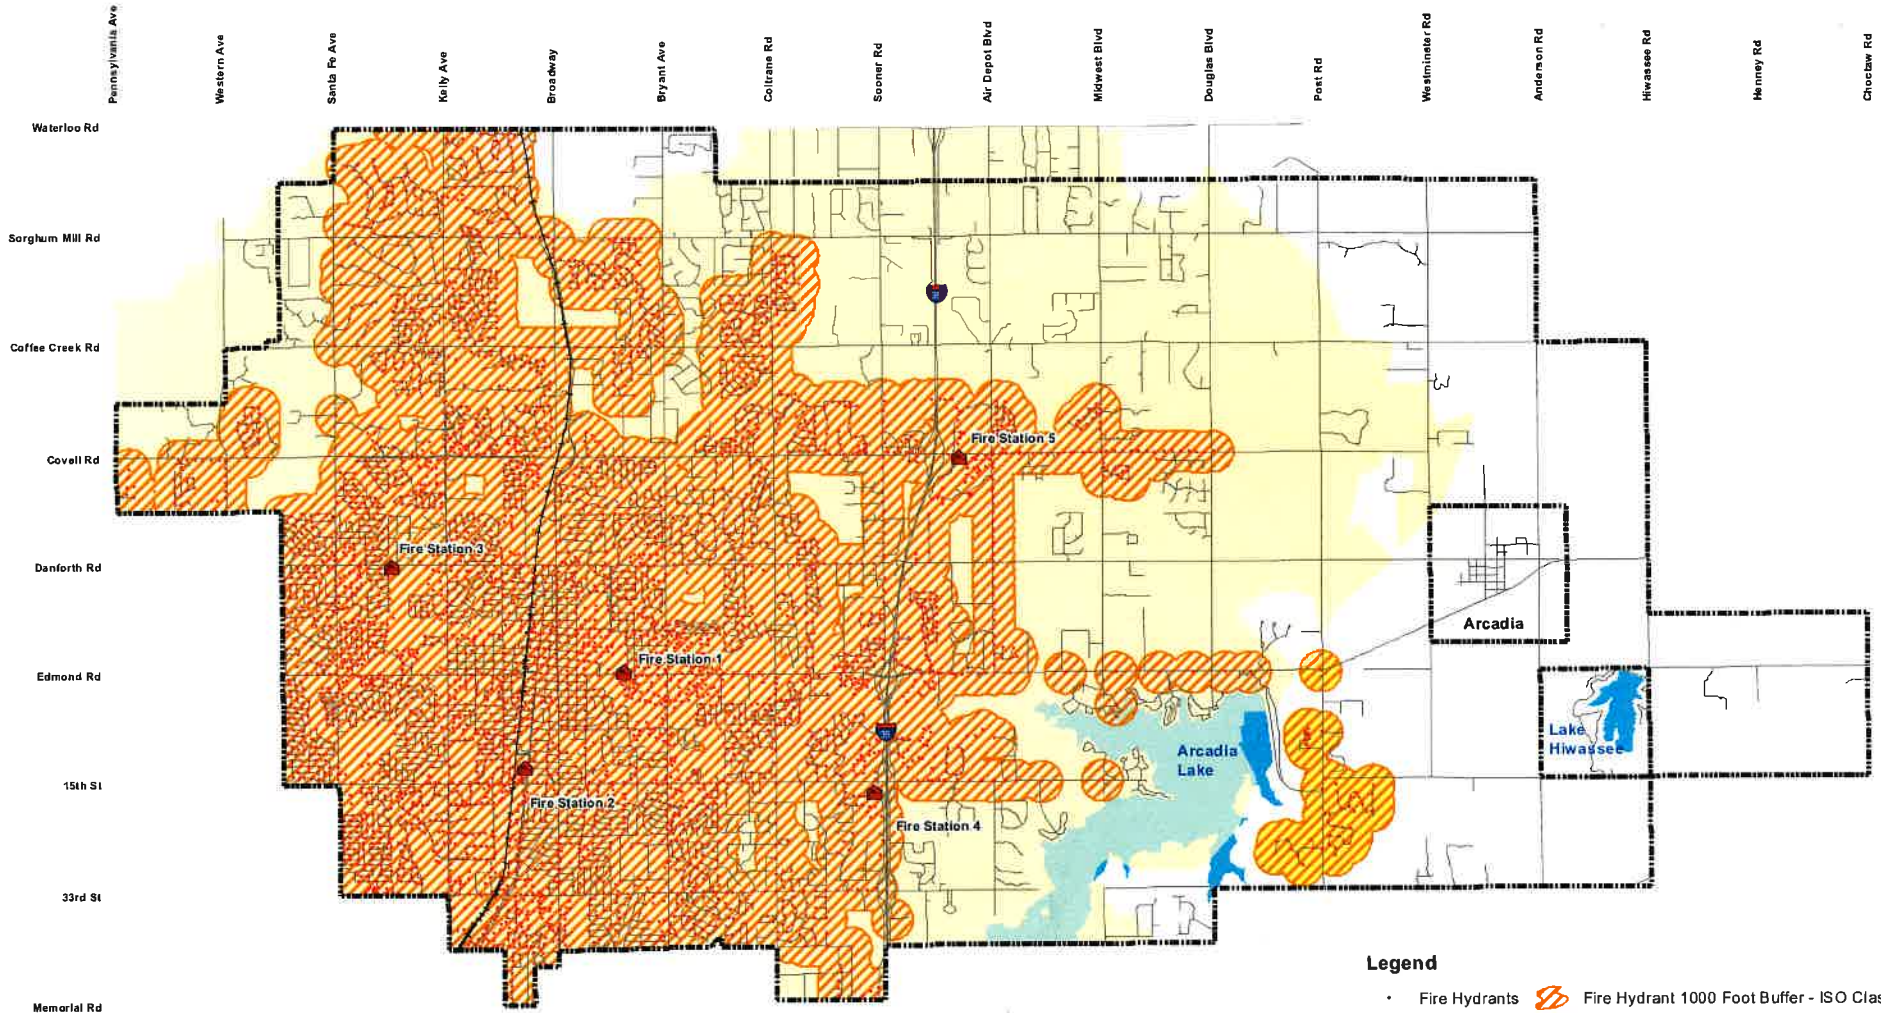

City of Edmond, Oklahoma

ISO - Fire Hydrant Distribution and Fire Station 5-Mile Response Area

Legend

- Fire Hydrants
- City Streets
- +— Railroad
- City Limits
- Fire Hydrant 1000 Foot Buffer - ISO Class 2
- Fire Stations - 5-mile Buffer - ISO Class 4
- Fire Hydrant 1000 foot Buffer - ISO Class 10
- Lakes